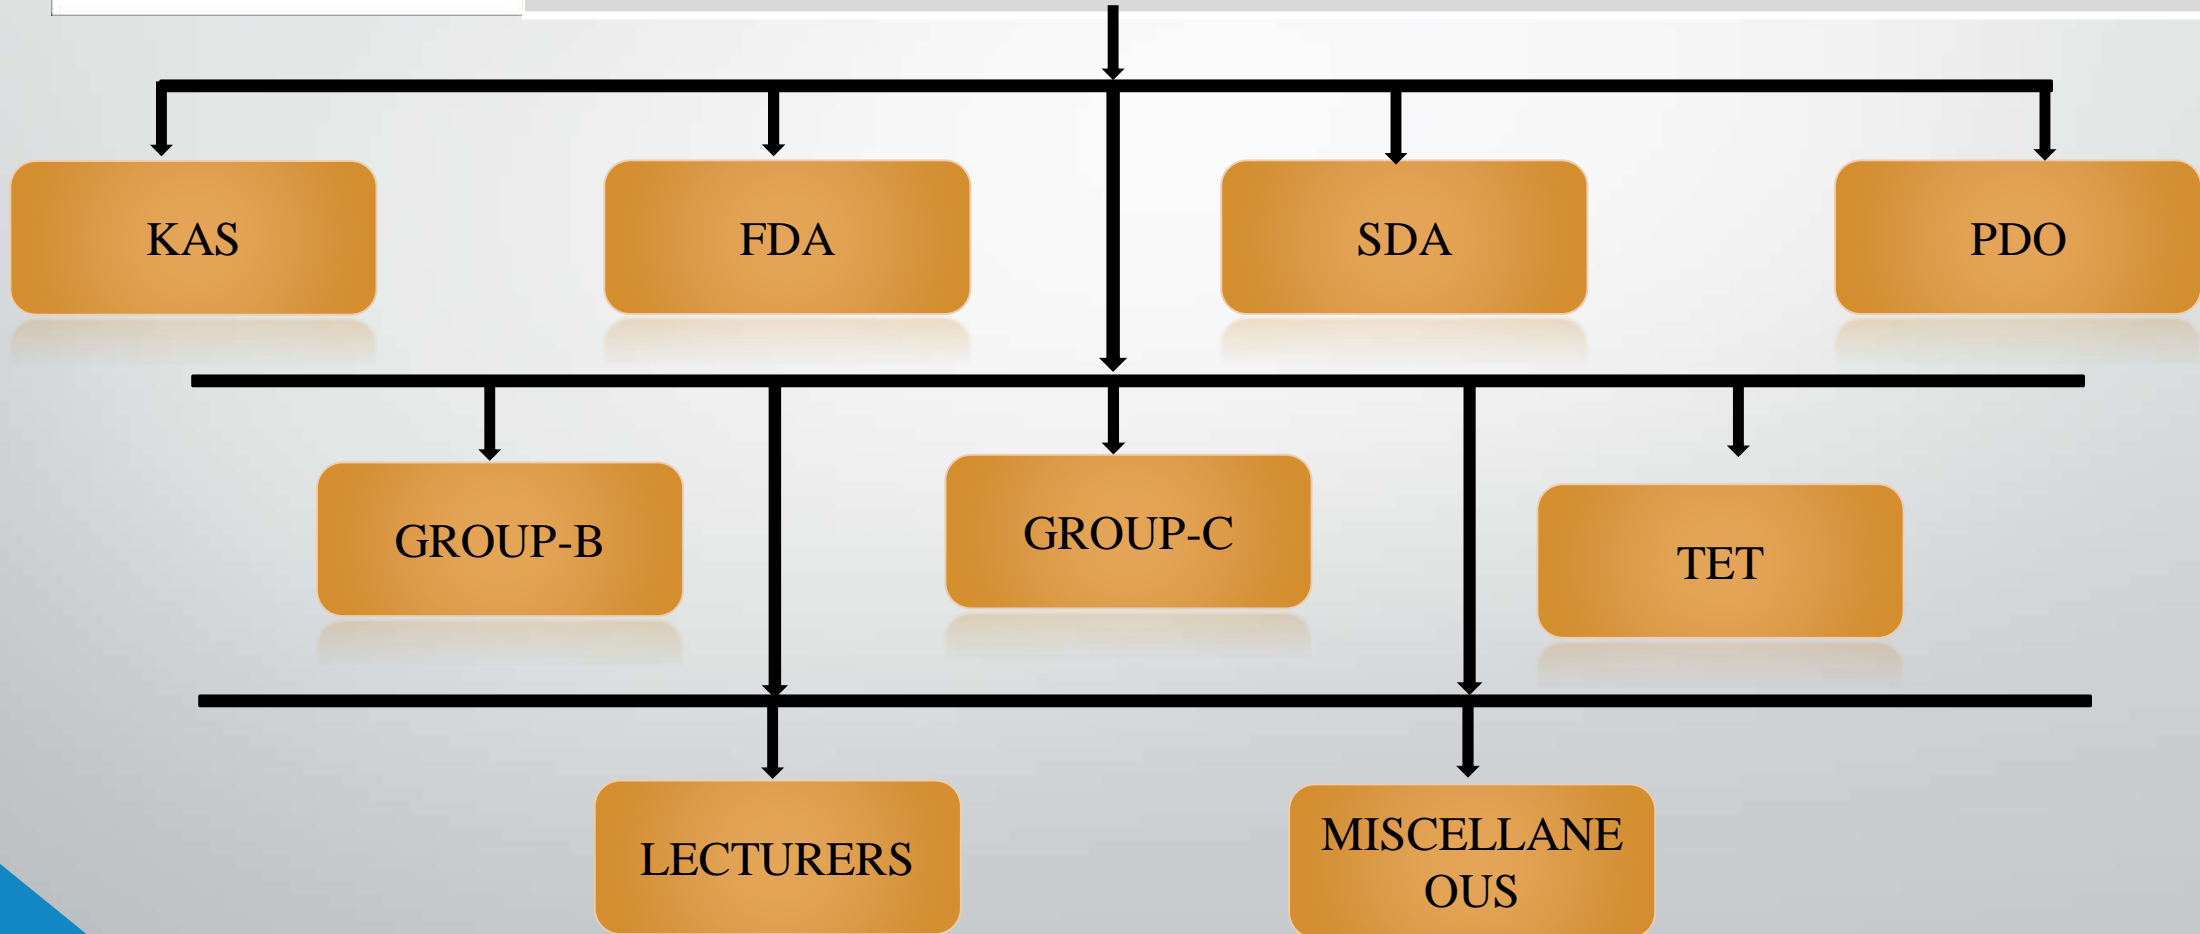

**GOVERNMENT JOBS
THROUGH STATE
COMPETITIVE EXAMS
KPSC-GROUP A, B AND C
FDA,SDA**

Karnataka PSC

Karnataka Public Service Commission

KARNATAKA PUBLIC SERVICE COMMISSION/KARNATAKA POLICE DEPT

KAS

GROUP A

- Assistant commissioner
- District Employment officer
- Deputy Superintendent of police
- Deputy registrar etc.

GROUP B

- Deputy commercial tax officer, Handloom Inspector in Textiles
Posts of Assistants in various departments etc.

GROUP C

- Auditor, Accountant, Typist, Secretariat, Horticulture Assistant, Librarian etc.
- The recruitment is also done for the post of Music Teacher etc.

KPSC KAS Exam Pattern 2020-21

As per the latest Karnataka Recruitment of Gazetted Probationers (Appointment by Competitive Examinations) (Amendment) Rules, the KAS aspirants have to clear the 2-stage exam. The first stage is the Preliminary examination which comprises 2 papers with objective type questions. The candidates who clear the Prelims become eligible for the Main stage of the exam. The Main stage of the KAS exam consists of a written examination and a personality test (interview). Hence, in effect, the KPSC KAS exam pattern is modeled quite closely on the lines of the UPSC IAS exam.

The KAS 2020-21 exam pattern:

- Prelims – 2 papers -objective type questions**
- Mains – 7 papers – essay/descriptive type**
- Interview**

Paper 1	Paper 2
<ul style="list-style-type: none">•100 objective type questions – 2 marks each•0.25 marks Negative Marking•2-hour exam duration	<ul style="list-style-type: none">•100 objective type questions – 2 marks each•0.25 marks Negative Marking•2-hour exam duration
<p>Syllabus:</p> <ul style="list-style-type: none">•General Studies (National and International Importance) – 40 questions•Humanities – 60 questions	<p>Syllabus:</p> <ul style="list-style-type: none">•General Studies (State Importance) – 40 questions•General Science and Tech. Environment and Ecology – 30 questions•General Mental Ability – 30 questions